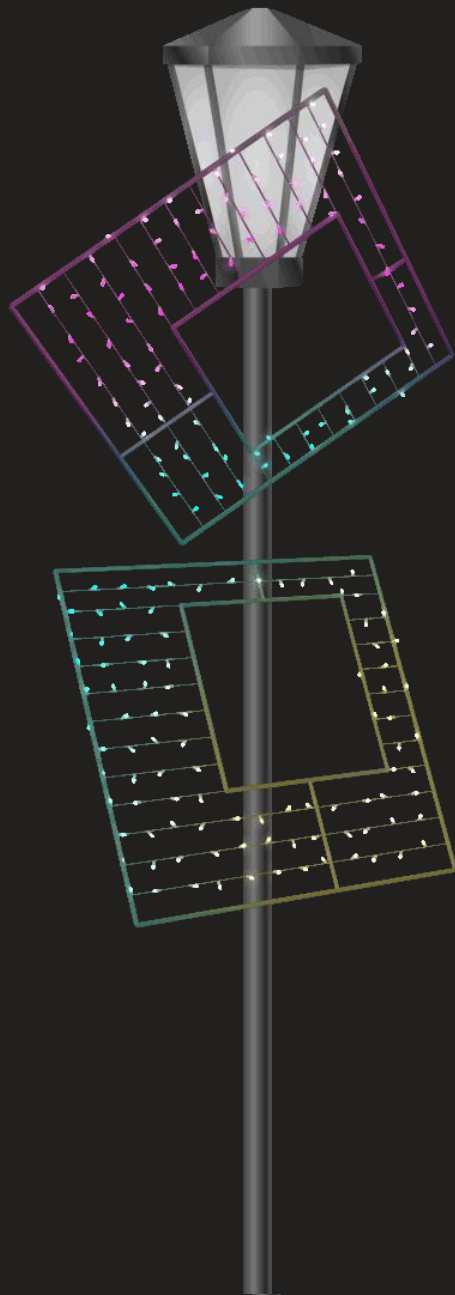

COLOR

☆ T-4  

DualColour
ANIMATED LIGHT

STAR LAMPSHADE

ARTICLE NUMBER	WEIGHT	WATT
621-205	~ 22 kg	~ 61 W

DIMENSIONS	VOLT	COLOR
~200 x 60 x 200 cm	230 V	

☆ T-6

DualColour
ANIMATED LIGHT

BIG BAUBLE POLE

ARTICLE NUMBER	WEIGHT	WATT
621-232	~ 10.6 kg	~ 24 W

DIMENSIONS	VOLT	COLOR
~115 x 134 cm	230 V	

☆ P-2

i-String Lite®
ANIMATED LIGHT

ENVELOPE SQUARE

ARTICLE NUMBER
621-206

WEIGHT
~ 21.5 kg