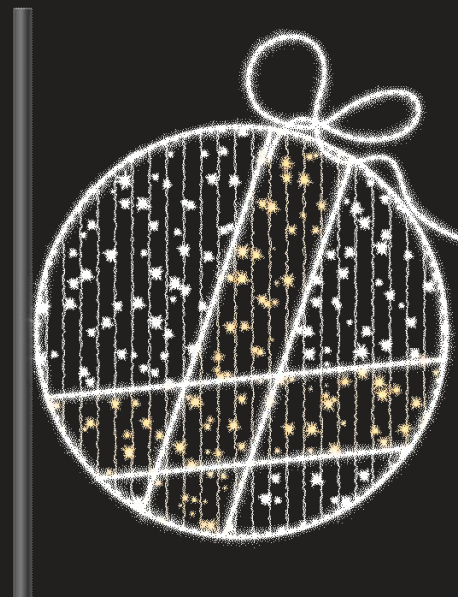

COLOR

☆ T-4  

DualColour
ANIMATED LIGHT

STAR LAMPSHADE

ARTICLE NUMBER	WEIGHT	WATT
621-205	~ 22 kg	~ 61 W

DIMENSIONS	VOLT	COLOR
~200 x 60 x 200 cm	230 V	

☆ T-6

DualColour
ANIMATED LIGHT