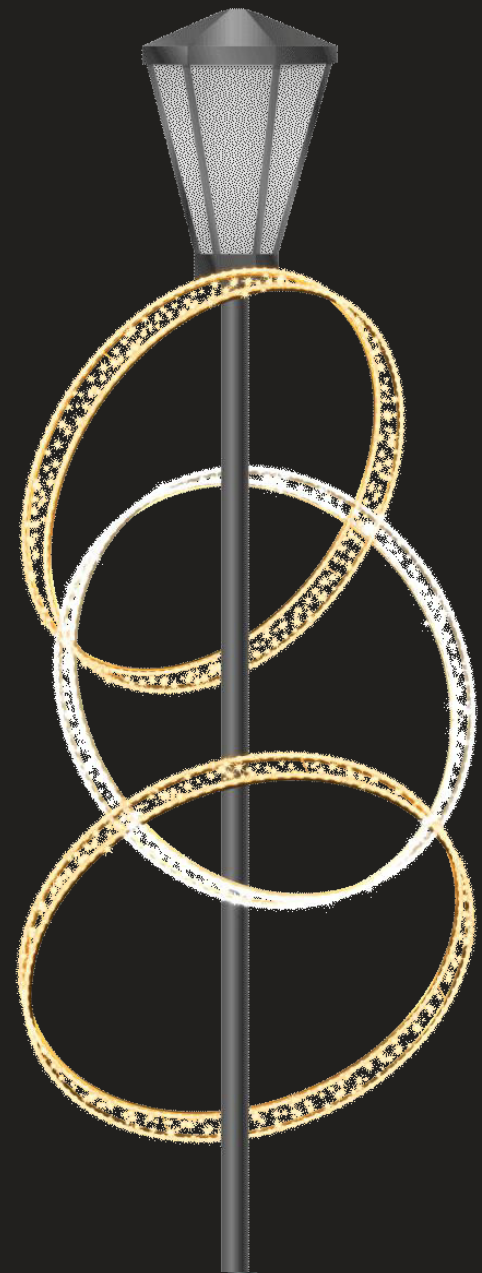

i-String Lite®
ANIMATED LIGHT

ENVELOPE SQUARE

ARTICLE NUMBER
621-206

WEIGHT
~ 21.5 kg

WATT
90 W

DIMENSIONS
~105 x 230 x 130 cm

VOLT
230 V

COLOR

☆ P-2

DualColour
ANIMATED LIGHT

ENVELOPE CIRCLES

ARTICLE NUMBER
621-207

WEIGHT
~ 15.7 kg

WATT
~ 47 W

DIMENSIONS
~125 x 240 x 120 cm

VOLT
230 V

COLOR

☆ P-3