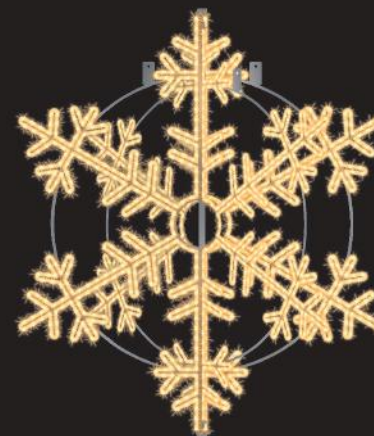

SNOWFLAKE

ARTICLE NUMBER

160-567

WEIGHT
~ 10 kg

WATT
~ 60 W

DIMENSIONS
~113 x 131 x 113 cm

VOLT
36 V

COLOR
LED

☆ T-4 **66** **70** **132** **U**