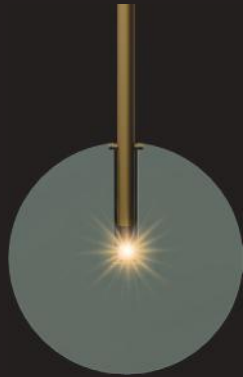

ACRYLIC DISC GREEN

ARTICLE NUMBER **008-025** WEIGHT ~ 1 kg WATT ~ 3 W
DIMENSIONS ~40 x 66 x 3 cm VOLT **36 V** COLOR

☆ T-1