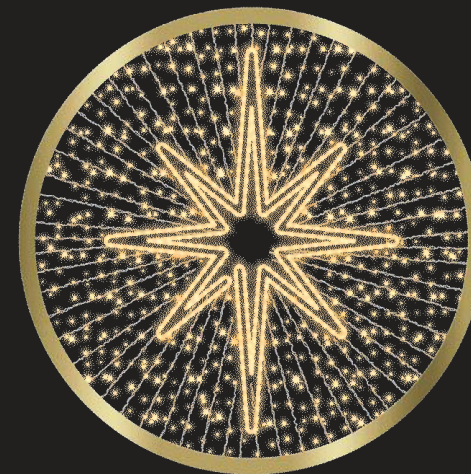

DualColour
ANIMATED LIGHT

STAR WHEEL DMX

ARTICLE NUMBER	WEIGHT	WATT
621-209	~ 23.5 kg	~ 33 W
DIMENSIONS	VOLT	COLOR
~150 x 150 cm	36 V	LED LED LED ■

☆ T-1