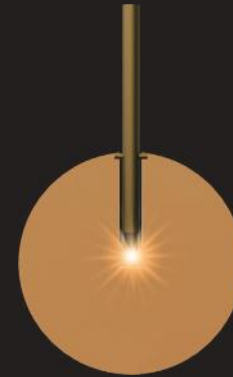

ACRYLIC DISC ORANGE

ARTICLE NUMBER **008-024** WEIGHT ~ 1 kg WATT ~ 3 W
DIMENSIONS ~40 x 66 x 3 cm VOLT **36 V** COLOR

☆ T-1