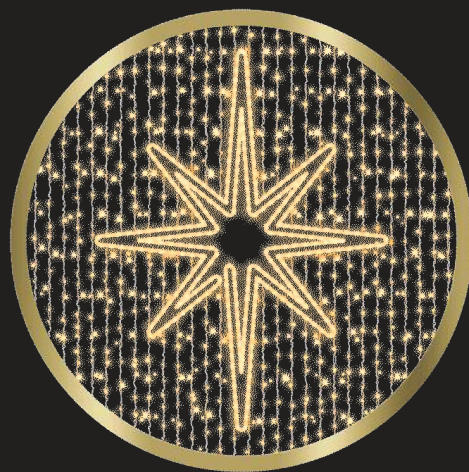

DIMENSIONS ~340 x 210 cm VOLT 36 V COLOR   

☆ T-1  

DualColour
ANIMATED LIGHT

BIG BAUBLE DUAL COLOR

ARTICLE NUMBER	WEIGHT	WATT
621-233	~ 9.7 kg	24 W
DIMENSIONS	VOLT	COLOR
~115 x 134 cm	36 V	LED LED LED ■

☆ T-1